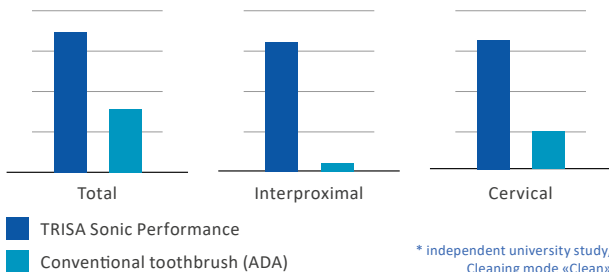

Indicateur de charge complète
(vert).

Rechargeable

* En mode de nettoyage «Sensitive»: En raison de la structure technique, des écarts de +/- 2 % peuvent survenir.

FOR AN UP TO 13× BETTER CLEANING PERFORMANCE*

The TRISA Sonic Performance removes plaque significantly better than a conventional toothbrush – in the difficult-to-reach interproximal areas up to 13 times better*.

Two brush head types tailored for individual needs.