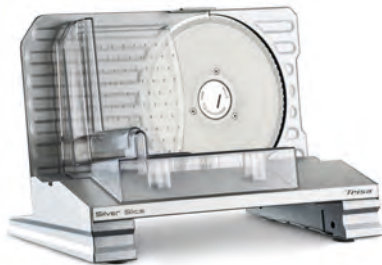

Slicer „Silver Slice“

All-purpose cutter made of cast aluminium with cutting widths up to 20 mm. For cutting meat, cheese, vegetables or bread.

Item number	Watt	EAN	Master	Palette
6506.4612	150	7640306327536	2